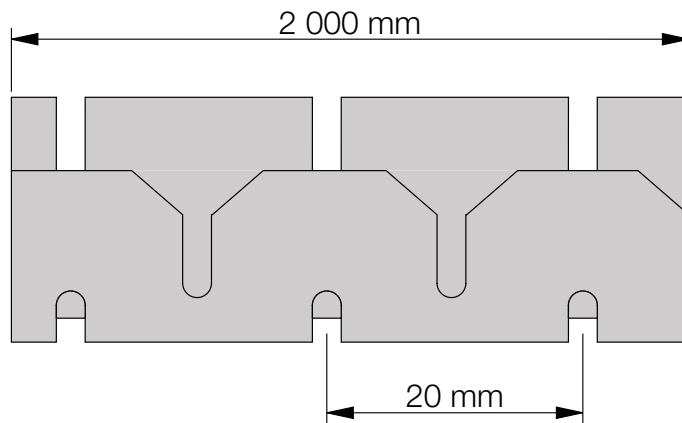

- 429-0225
- 429-0225W
- 429-0225B

Cable Wrap Ø25 mm, 2 m incl. Handtool

Front View (Closed wrap)

Side View (Closed wrap)